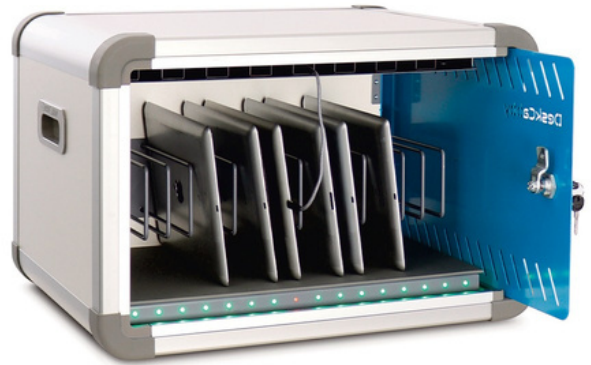

The smart way to keep your devices safe, charged and secured.
Lapcabby cover small to large-scale operations, with fast delivery options.

LapCabby®
Charge | Store | Secure & More...

Custom configurations available, please contact us to explore options.

Enterprise Stationery Ltd | Silverwood Industrial Area | Lurgan | Northern Ireland | BT66 6LN

☎ +44 (0)28 3832 6718

🌐 EnterpriseStationery.com

@ Enquiries@EnterpriseStationery.com

With robust security features, your tablets, laptops, iPads, and smartphones remain protected while charging. Scalable solutions effortlessly adapt to your evolving needs, ensuring seamless integration into your healthcare facility.